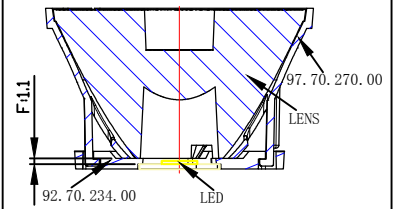

Light Source	LUMINUS CXM-6
PlasticHolder	97.70.270.00
Metal Adaptor	
Design Angle	$24^\circ \pm 3^\circ$
Measured Angle	26°
Efficiency	

光学装配示意图

技术要求:

1. 材质:PC & PMMA。
2. 未注圆角与拔模斜度依照3D。
3. 产品未注公差参考GB/T14486-2008未注公差标准MT5。

产品物料清单

序号	物料名称	物料编码	数量	材料
①	D045DA透镜支架D45*26.5	97.70.270.00	1	PC
②	LN01D04524DA	94.61.0099.000	1	PMMA

				Engineering drawings				
Mark	Amended Times	Amended Content		Signature	Amended Date			
Control Version	A0	Design Version	K0	Client Version				
Designer	Drawing by		Proportion	1:1				
Technology	Auditor		View					
Approval	Date	2020.09.08	Page	Total Page				
				Customer Item				
				Customer Code	NT			
				Product Number	91.61.0098.000			
				Product Name	LN01D04524DA-N			